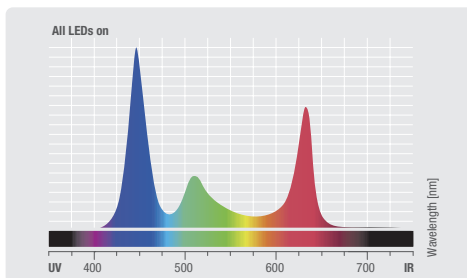

## FEATURES

- ✓ 21 x 15 W RGBW CREE LEDs with 10,000 lm total output for uniform and powerful colour mixing
- ✓ 21° beam and 35° field angles without diffuser
- ✓ Optional SnapMag® filter frames for 25°, 45° or 100° and elliptical 60° x 10° beam angle selection and installation without tools or dismantling
- ✓ Built-in 2.4 GHz W-DMX™ transceiver
- ✓ Wireless master and slave operation,
- ✓ W-DMX™, RDM, DMX or IR control plus standalone modes with automated programs
- ✓ IP65 rating for permanent outdoor use
- ✓ Low-noise temperature controlled fans for optimized operation
- ✓ 16-bit technology for high-resolution colours and dimming

Featuring advanced 16-bit technology for high-resolution colour mixing and dimming and an 21° beam spread, the ZENIT® W300 projects highly intense, uniform washes.

With colour temperature correction, selectable dimming curves and dimming response, the fixture is the perfect tool for truly professional lighting. The ZENIT® W300's die cast aluminium housing integrates temperature controlled fans that ensure optimized, low noise operation while a bright OLED display with four touch buttons permits easy, intuitive configuration. The fixture comes with an IR remote control, omega mounting bracket and power cord.

### PHOTOMETRICAL DATA

Luminous flux	Chromaticity coordinates	
All LEDs on	10660 lm	xy 0.278 0.207
Red	2400 lm	xy 0.690 0.300
Green	4000 lm	xy 0.122 0.670
Blue	880 lm	xy 0.154 0.026
White	3754 lm	xy 0.310 0.320