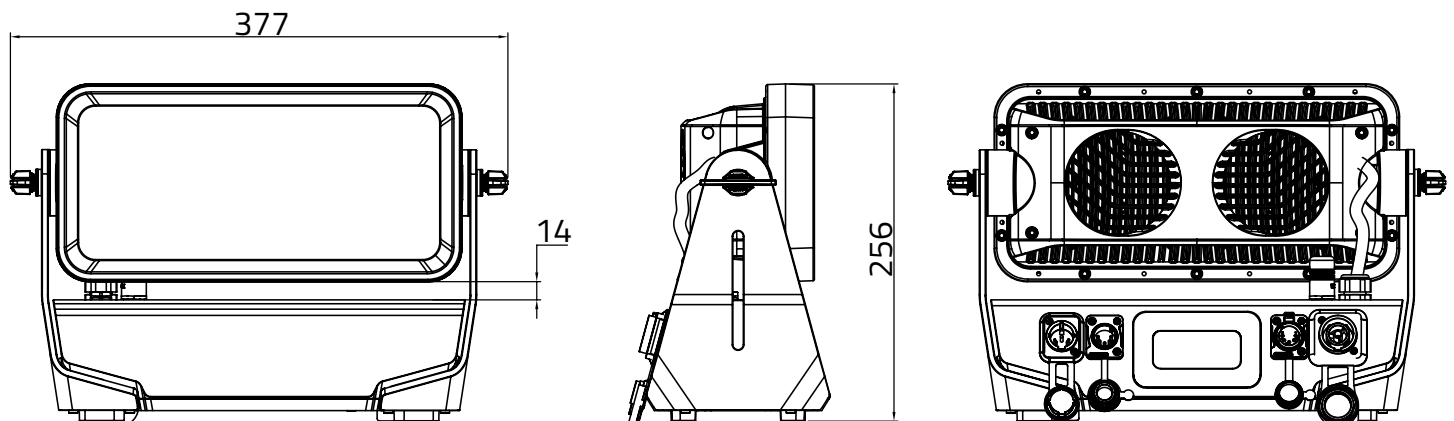

### SPECIFICATIONS

Product type	LED Outdoor Wash Light
Type	ZENIT
Colour spectrum	RGBW
Number of LEDs	21
LED type	15 W Cree
Average LED lifetime	50000
Refresh rate	Adjustable: 800, 1200, 2000, 3600, 12000, 25000 Hz
Dispersion	21 ° Beam, 40 ° Field (without Diffusor) °
Lens	PE and tempered glass
DMX input	5-pin IP65
DMX output	5-pin IP65
DMX mode	2-channel, 3-channel, 4-channel, 8-2 Channel, 10-channel, 15-channel, 8-1 Channel
DMX Functions	colour macro, CTC (Colour Temperature Correction), Dimmer Fine, RGBW, RGBW Fine, strobe, auto programs, Dimmer, Dimmer Curve, Dimmer Response
Standalone modes	Device Settings, Tunable White, auto programs, colour macro, master / slave mode, Static, system info, User Colours
Controls	mode, Enter, Value Down, Value Up
Indicators	OLED Display
Operating voltage	100 V AC - 240 V AC, 50 - 60 Hz
Power consumption	300 W
power factor	0.99 PF (120V) / 0.96 PF (230V)
Power connector	IP65
Power supply connection	IP65
Housing material	aluminium
Cabinet colour	Black
Protection class IP	IP65
Cooling	IP65 temperature-controlled fans
Luminous flux	10661 lm
Efficiency	35.3 lm/W
Operating Temperature	-15 - 45 °C
Other features	ETL certified
<b>Total dimensions</b>	
Width	377 mm
Length	256 mm
Height	140 mm
Weight	8 kg