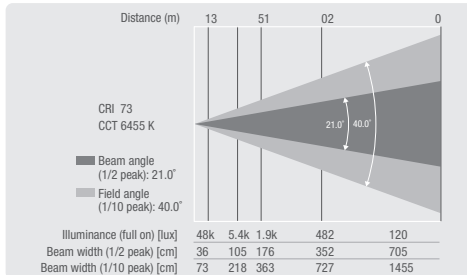

## FEATURES

- ✓ 21 x 15 W RGBW CREE LEDs with 10,000 lm total output for uniform and powerful colour mixing
- ✓ 21° beam and 35° field angles without diffuser
- ✓ Optional SnapMag® filter frames for 25°, 45° or 100° and elliptical 60° x 10° beam angle selection and installation without tools or dismantling
- ✓ Built-in 2.4 GHz W-DMX™ transceiver
- ✓ Wireless master and slave operation,
- ✓ W-DMX™, RDM, DMX or IR control plus standalone modes with automated programs
- ✓ IP65 rating for permanent outdoor use
- ✓ Low-noise temperature controlled fans for optimized operation
- ✓ 16-bit technology for high-resolution colours and dimming

### PHOTOMETRICAL DATA

Luminous flux	Chromaticity coordinates	
All LEDs on	10660 lm	xy 0.278 0.207
Red	2400 lm	xy 0.690 0.300
Green	4000 lm	xy 0.122 0.670
Blue	880 lm	xy 0.154 0.026
White	3754 lm	xy 0.310 0.320